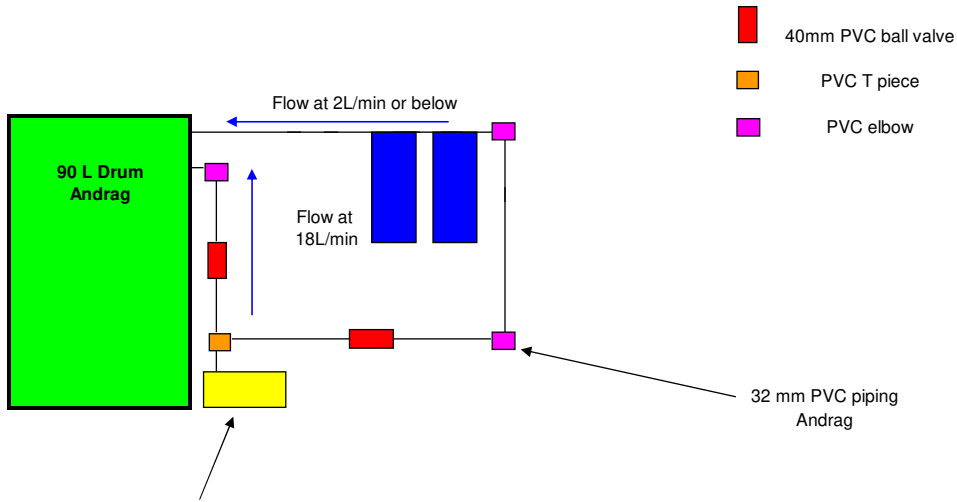

TANNIN REGENERATION

Stainless steel 20L/minute pump CVZ7005 single Faze
Summit agencies/ Kenny R2713 ex vat
Contact details
10 Uppercamp Road,
Maitland,
7405

PO Box 262,
Maitland,
7404

Tel: +27 21 511-3743
Fax: +27 21 511-5007